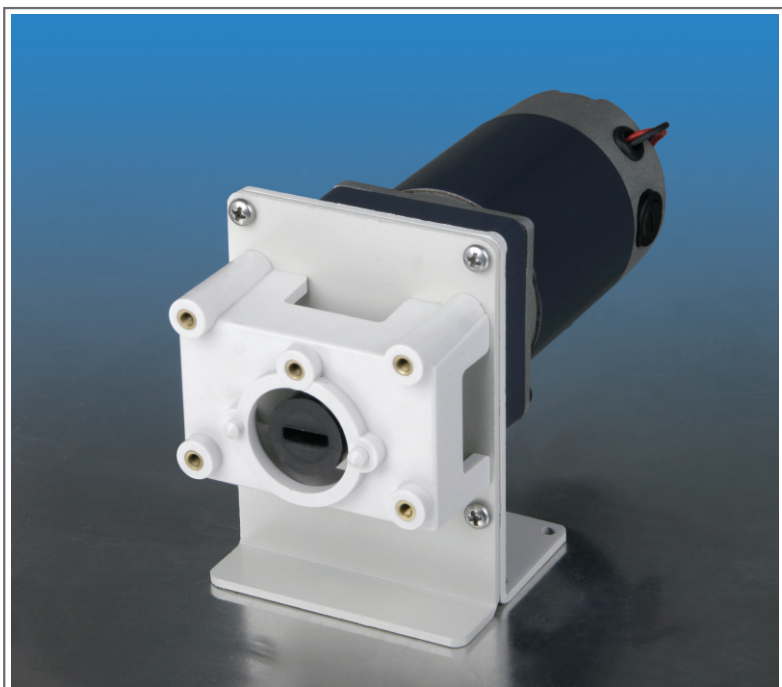

OEM Fixed Speed Peristaltic Pump

60 Series

OEM PERISTALTIC PUMP

Installation Drawing

Pump Head Options

YZ1515x, YZ2515x

YZ1115, YZ1125

FG15-13, FG25-13

BZ25, BZ15

DG-1, DG-2
DG-4, DG-6

Model	Installation Mode	Product Code	Speed (rpm)	Motor	Power Supply	Speed Tolerance	Motor Life	Operating Temperature	Relative Humidity						
G14-D1	Soleplate Panel	05.51.011	14	60 DC gear motor	DC 12V/24W	≤ ±10%	2000 hours	0 to 40°C	< 80%						
G14-D2	Panel	05.51.012	14												
G28-D1	Soleplate Panel	05.51.031	28												
G28-D2	Panel	05.51.032	28												
G56-D1	Soleplate Panel	05.51.041	56												
G56-D2	Panel	05.51.042	56												
G93-D1	Soleplate Panel	05.51.051	93												
G93-D2	Panel	05.51.052	93												
G186-D1	Soleplate Panel	05.51.311	186												
G186-D2	Panel	05.51.312	186												
G15-D101	Soleplate Panel	05.53.011	15							60 AC gear motor	AC 220V/33W	≤ ±10%	5000 hours	0 to 40°C	< 80%
G15-D102	Panel	05.53.012	15												
G30-D101	Soleplate Panel	05.53.021	30												
G30-D102	Panel	05.53.022	30												
G59-D101	Soleplate Panel	05.53.031	59												
G59-D102	Panel	05.53.032	59												
G99-D101	Soleplate Panel	05.53.041	99												
G99-D102	Panel	05.53.042	99												
G196-D101	Soleplate Panel	05.53.311	196												
G196-D102	Panel	05.53.312	196												
G15-A1	Soleplate Panel	05.55.011	15												
G15-A2	Panel	05.55.012	15												
G30-A1	Soleplate Panel	05.55.021	30												
G30-A2	Panel	05.55.022	30												
G60-A1	Soleplate Panel	05.55.071	60												
G60-A2	Panel	05.55.072	60												
G88-A1	Soleplate Panel	05.55.041	88												
G88-A2	Panel	05.55.042	88												
G147-A1	Soleplate Panel	05.55.311	147												
G147-A2	Panel	05.55.312	147												