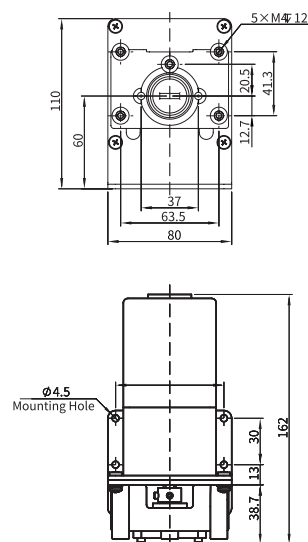

Installation Drawing