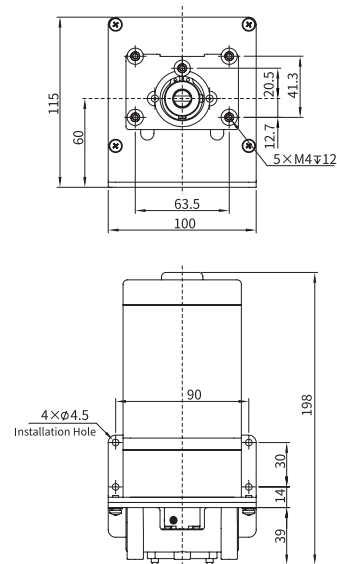

OEM Fixed Speed Peristaltic Pump

80 Series

OEM PERISTALTIC PUMP

Installation Drawing

Model	Installation Mode	Product Code	Speed (rpm)	Motor	Power Supply	Speed Tolerance	Motor Life	Operating Temperature	Relative Humidity	
G186-D3	Soleplate Panel	05.51.313	186	80 DC gear motor	DC 12V/40W	$\leq \pm 10\%$	2000 hours	0 to 40°C	< 80%	
G186-D4	Panel	05.51.314	186							
G311-D3	Soleplate Panel	05.51.511	311							
G311-D4	Panel	05.51.512	311							
G560-D3	Soleplate Panel	05.51.721	560							
G560-D4	Panel	05.51.722	560							
G196-D103	Soleplate Panel	05.53.313	196		80 AC gear motor		AC 220V/40W			5000 hours
G196-D104	Panel	05.53.314	196							
G327-D103	Soleplate Panel	05.53.511	327							
G327-D104	Panel	05.53.512	327							
G590-D103	Soleplate Panel	05.53.711	590							
G590-D104	Panel	05.53.712	590							
G147-A3	Soleplate Panel	05.55.313	147	80 AC gear motor	AC 220V/40W	5000 hours				
G147-A4	Panel	05.55.314	147							
G220-A3	Soleplate Panel	05.55.411	220							
G220-A4	Panel	05.55.412	220							
G366-A3	Soleplate Panel	05.55.511	366							
G366-A4	Panel	05.55.512	366