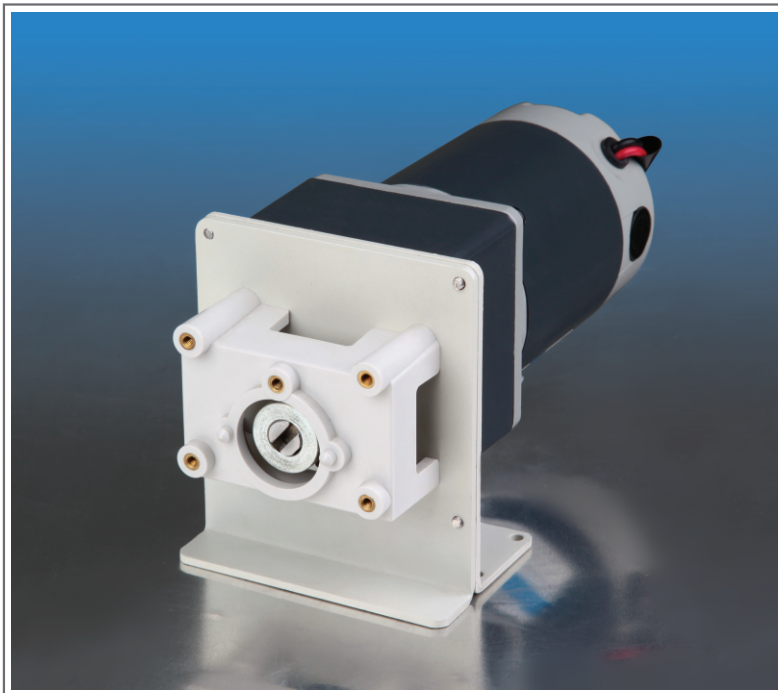

OEM Fixed Speed Peristaltic Pump

80 Series

OEM PERISTALTIC PUMP

Installation Drawing

Pump Head Options

YZ1515x, YZ2515x

YZII15, YZII25

FG15-13
FG25-13

BZ25, BZ15

DG15-24

Model	Installation Mode	Product Code	Speed (rpm)	Motor	Power Supply	Speed Tolerance	Motor Life	Operating Temperature	Relative Humidity	
G186-D3	Soleplate Panel	05.51.313	186	80 DC gear motor	DC 12V/40W	$\leq \pm 10\%$	2000 hours	0 to 40°C	< 80%	
G186-D4	Panel	05.51.314	186							
G311-D3	Soleplate Panel	05.51.511	311							
G311-D4	Panel	05.51.512	311							
G560-D3	Soleplate Panel	05.51.721	560							
G560-D4	Panel	05.51.722	560							
G196-D103	Soleplate Panel	05.53.313	196		80 AC gear motor		AC 220V/40W			5000 hours
G196-D104	Panel	05.53.314	196							
G327-D103	Soleplate Panel	05.53.511	327							
G327-D104	Panel	05.53.512	327							
G590-D103	Soleplate Panel	05.53.711	590							
G590-D104	Panel	05.53.712	590							
G147-A3	Soleplate Panel	05.55.313	147	80 AC gear motor	AC 220V/40W	5000 hours				
G147-A4	Panel	05.55.314	147							
G220-A3	Soleplate Panel	05.55.411	220							
G220-A4	Panel	05.55.412	220							
G366-A3	Soleplate Panel	05.55.511	366							
G366-A4	Panel	05.55.512	366							